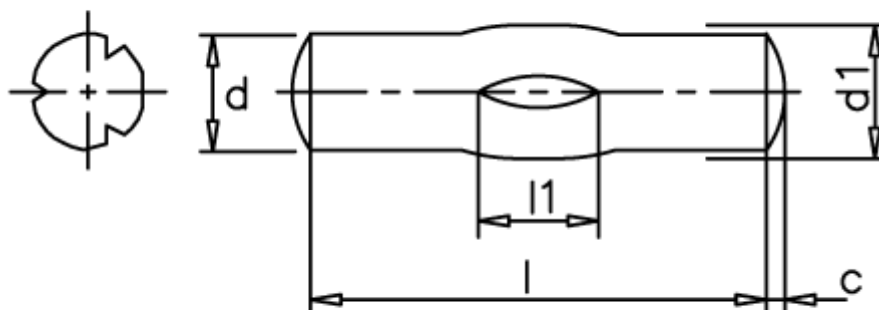

Data Sheet

Article number: 08084130

Description: KLEE Slotted pin S8 6x30
Steel

Measures

d1 = 6.0
d2 = 6.25
Length = 26-36